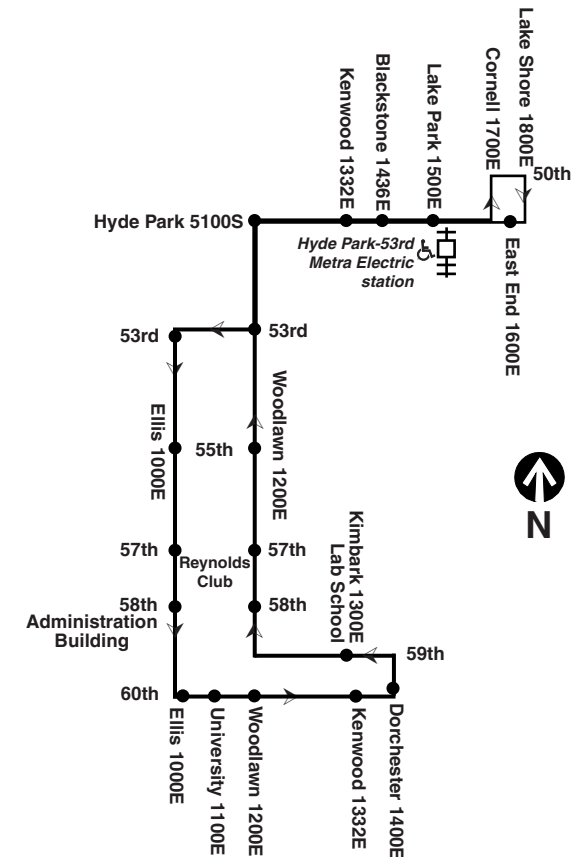

# 172 U. of Chicago/Kenwood

Effective Aug. 25, 2024

Aug. 25 thru mid-June: Daily service

All CTA buses are accessible

[transitchicago.com/bus/172](http://transitchicago.com/bus/172)

**Monday thru Friday #172 U. of C.-Kenwood**